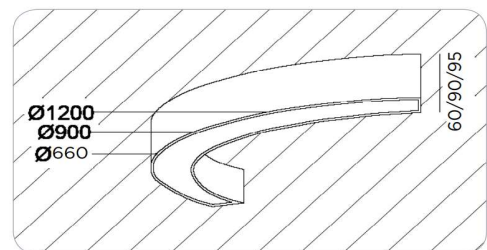

Custom dimension, coating and installation
available upon request

Remarks:-

Address: Plot #7 Saroorpur-Nangla Industrial Area,Ballabgarh-Sohna Road,Faridabad-121005

Email: info@sovitron.com